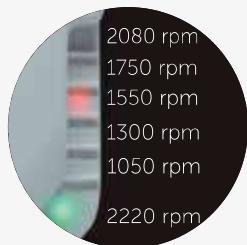

This series allows to select between 6 different speeds, adjusting in this way the sound level emission.

EXTRA FLAT DESIGN

VERY SILENT

HIGHT ENERGY EFFICIENCY

BACKDRAUGHT SHUTTER INCLUDED

ADJUSTABLE SPEED

Adjustable speed to adapt to all your extraction and sound needs, allowing you to achieve maximum comfort and efficiency in each case.

HYGRO

STANDARD / TIMER

CODE	MODEL	COLOR	EAN CODE	VERSION	Ø (mm)	Voltage (V)	SPEED (r.p.m)	Input Power (W)	Maximum Airflow (m³/h)	Sound Pressure Level dB(A)	Weight (Kg)	Units per box	110-127V 60Hz on request
HYGRO SERIES													
01200200	UC-10 HYGRO	□	8422248079860	●●●	100	230	2200	8	110	26	0,65	10	√
01201200	UC-10 HYGRO SILVER	■	8422248082594	●●●	100	230	2200	8	110	26	0,65	10	√
01202200	UC-10 HYGRO BLACK	■	8422248082624	●●●	100	230	2200	8	110	26	0,65	10	√
TIMER SERIES													
01200100	UC-10 TIMER	□	8422248079853	●	100	230	2200	8	110	26	0,65	10	√
01201000	UC-10 TIMER SILVER	■	8422248082587	●	100	230	2200	8	110	26	0,65	10	√
01202100	UC-10 TIMER BLACK	■	8422248082617	●	100	230	2200	8	110	26	0,65	10	√
STANDARD SERIES													
01200000	UC-10 STD	□	8422248079846	●	100	230	2200	8	110	26	0,65	10	√
01255000	UC-10 STD SILVER	■	8422248082570	●	100	230	2200	8	110	26	0,65	10	√
01256000	UC-10 STD BLACK	■	8422248082600	●	100	230	2200	8	110	26	0,65	10	√