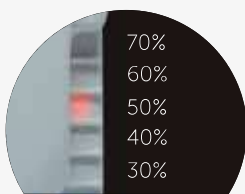

HYGRO VERSION

HYGRO

Maintain an adequate level of Humidity in your bathroom, selecting the maximum humidity you want between 30 and 80% relative humidity.

TIMER

Select the time you need to keep your extractor running after using the bathroom, for its complete air renewal.