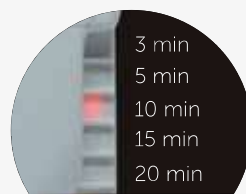

HYGRO VERSION

HYGRO

Maintain an adequate level of Humidity in your bathroom, selecting the maximum humidity you want between 30 and 80% relative humidity.

TIMER

Select the time you need to keep your extractor running after using the bathroom, for its complete air renewal.