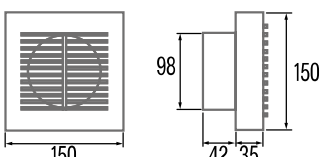

CODE	MODEL	COLOUR	EAN CODE	VERSION	Ø (mm)	Voltage (V)	Speed (r.p.m)	Input Power (W)	Maximum AirFlow (m³/h)	Sound Pressure Level dB(A)	Weight (Kg)	Units per box	110-127V 60Hz on request
TIMER SERIES													
00911000	B-10 T	☐	8422248110105	●	100	230	2500	15	98	41	0,60	10	-
STANDARD SERIES													
00910000	B-10	☐	8422248110006	●	100	230	2500	15	98	41	0,60	10	✓
00920000	B-12	☐	8422248110501	●	120	230	2450	20	190	43	0,85	5	✓
00930000	B-15	☐	8422248110907	●	150	230	2100	28	320	43	0,95	5	✓

B-10/B-10 T