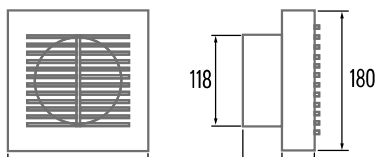

B

Axial fans for bathrooms with short tube for wall, ceiling and glass (using Glass Kit accessory).

- **White finishing.**
- Plastic housing and impeller.
- 220-240V 50/60Hz motor, insulation class B as thermal cut out, ambient temperature max. 40°C.

CODE	MODEL	COLOUR	EAN CODE	VERSION	Ø (mm)	Voltage (V)	Speed (r.p.m)	Input Power (W)	Maximum AirFlow (m³/h)	Sound Pressure Level dB(A)	Weight (Kg)	Units per box	110-127V 60Hz on request
TIMER SERIES													
00911000	B-10 T	☐	8422248110105	●	100	230	2500	15	98	41	0,60	10	-
STANDARD SERIES													
00910000	B-10	☐	8422248110006	●	100	230	2500	15	98	41	0,60	10	✓
00920000	B-12	☐	8422248110501	●	120	230	2450	20	190	43	0,85	5	✓
00930000	B-15	☐	8422248110907	●	150	230	2100	28	320	43	0,95	5	✓

B-12